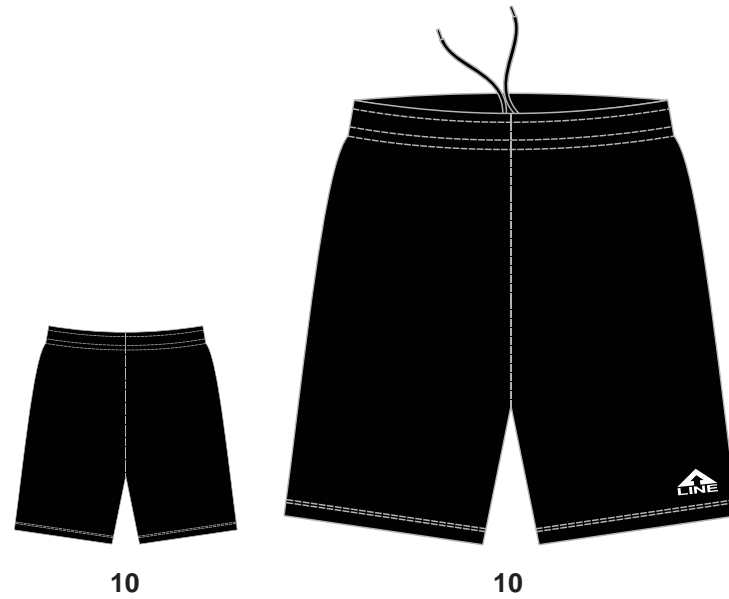

Item No: APMTLV795
Sizes: S M L XL XXL
Fabric: Polyester

Model: RI-3690

Color Options

 VOLLEYBALL - MEN

Team Line Collection

Item No: APMTLV796
Sizes: S M L XL XXL
Fabric: Polyester

Model: RI-3681

01

02

03

04

04

Color Options

VOLLEYBALL - MEN

Team Line Collection

Item No: APMTLV797
Sizes: S M L XL XXL
Fabric: Polyester

Model: RI-3695

Color Options

VOLLEYBALL - MEN

Team Line Collection