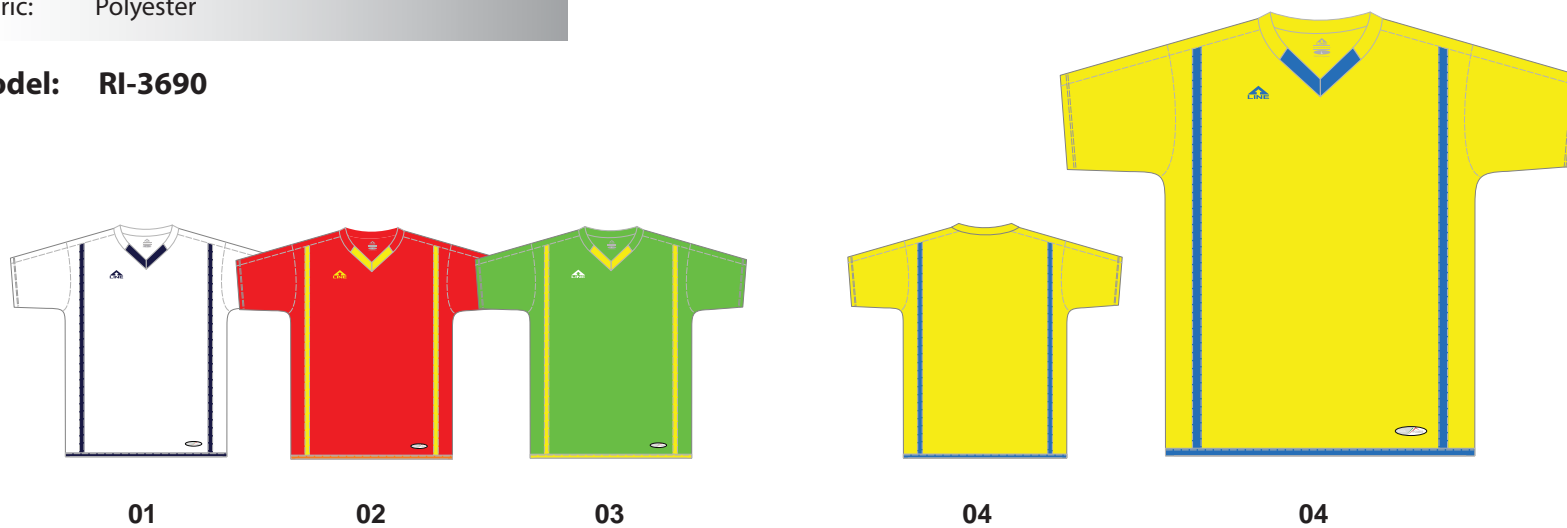

VOLLEYBALL - MEN

Team Line Collection

Item No: APMTLV794
Sizes: S M L XL XXL
Fabric: Polyester

Model: RI-3688

01

02

03

04

04

Color Options

01

02

03

04

VOLLEYBALL - MEN

Team Line Collection

Item No: APMTLV795
Sizes: S M L XL XXL
Fabric: Polyester

Model: RI-3690

Color Options

 VOLLEYBALL - MEN

Team Line Collection

Item No: APMTLV796
Sizes: S M L XL XXL
Fabric: Polyester

Model: RI-3681

01

02

03

04

04

Color Options

VOLLEYBALL - MEN

Team Line Collection

Item No: APMTLV797
Sizes: S M L XL XXL
Fabric: Polyester